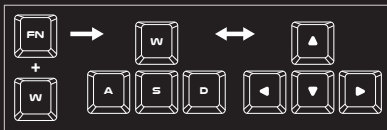

SPECIFICATION

- Keyboard size 463 x 168 x 30 mm
- Keyboard weight 873g
- Connector USB
- Number of key 104
- Number of multimedia keys 12

ARROW FUNCTION CHANGE

Press Fn + W keys to swap arrow function with W, A, S, D keys function.