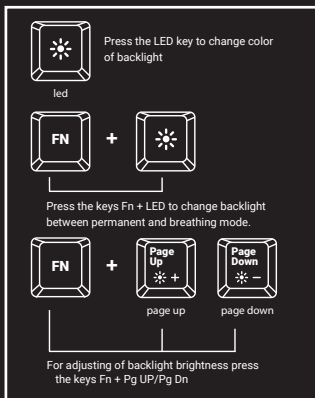

EN

PL

CZ

SK

DE

RO

RS

RU

RoHS